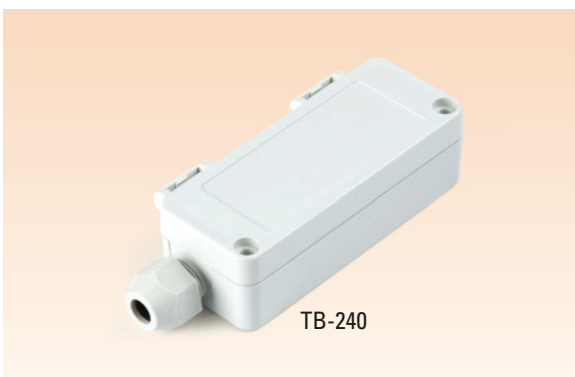

IP-67 ENCLOSURES WITH CABLE GLAND

TB-204

TB-204

80 x 50 x 25 mm

IP-67 ENCLOSURES WITH CABLE GLAND

TB-204-A

DOUBLE GLAND

MATERIAL ABS V0

COLOR LIGHT GRAY

TB-204-B

SINGLE GLAND

PACKAGING 20 PCS/BOX

TB-240

TB-240

SINGLE GLAND (HINGED)
100 x 40 x 30 mm

IP-67 ENCLOSURES WITH CABLE GLAND

MATERIAL ABS V0

COLOR LIGHT GRAY

PACKAGING 20 PCS/BOX

TB-242

TB-242

SINGLE GLAND (WITH EARS)
100 x 40 x 30 mm

IP-67 ENCLOSURES WITH CABLE GLAND

MATERIAL ABS V0

COLOR LIGHT GRAY / BLACK

PACKAGING 20 PCS/BOX

TB-520

82,5 x 65 x 45 mm

**IP-67 ENCLOSURES WITH
CABLE GLAND**

| | |
|-----------|------------|
| MATERIAL | ABS VO |
| COLOR | LIGHT GRAY |
| PACKAGING | 20 PCS/BOX |