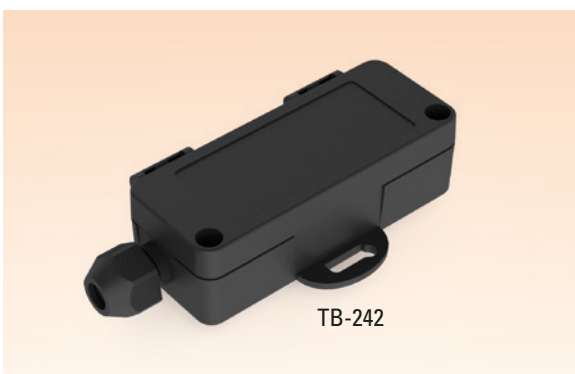

IP-67 ENCLOSURES WITH CABLE GLAND

TB-204

TB-204

80 x 50 x 25 mm

IP-67 ENCLOSURES WITH CABLE GLAND

TB-204-A

DOUBLE GLAND

MATERIAL ABS V0

COLOR LIGHT GRAY

TB-204-B

SINGLE GLAND

PACKAGING 20 PCS/BOX

TB-240

TB-240

SINGLE GLAND (HINGED)
100 x 40 x 30 mm

IP-67 ENCLOSURES WITH CABLE GLAND

MATERIAL ABS V0

COLOR LIGHT GRAY

PACKAGING 20 PCS/BOX

TB-242

TB-242

SINGLE GLAND (WITH EARS)
100 x 40 x 30 mm

IP-67 ENCLOSURES WITH CABLE GLAND

MATERIAL ABS V0

COLOR LIGHT GRAY / BLACK

PACKAGING 20 PCS/BOX

TB-520

82,5 x 65 x 45 mm

**IP-67 ENCLOSURES WITH
CABLE GLAND**

| | |
|-----------|------------|
| MATERIAL | ABS VO |
| COLOR | LIGHT GRAY |
| PACKAGING | 20 PCS/BOX |