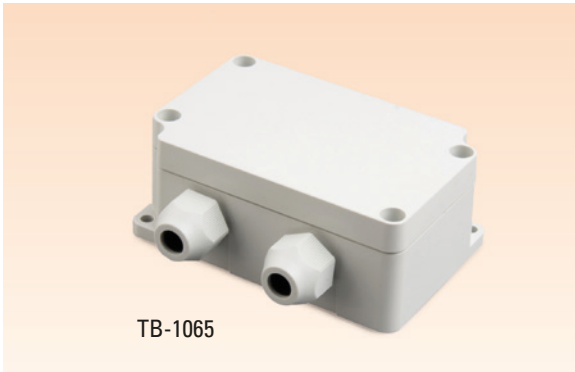

COLOR LIGHT GRAY

TB-204-B

SINGLE GLAND

PACKAGING 20 PCS/BOX

TB-240

TB-240

SINGLE GLAND (HINGED)
100 x 40 x 30 mm

IP-67 ENCLOSURES WITH CABLE GLAND

MATERIAL ABS V0

COLOR LIGHT GRAY

PACKAGING 20 PCS/BOX

TB-242

TB-242

SINGLE GLAND (WITH EARS)
100 x 40 x 30 mm

IP-67 ENCLOSURES WITH CABLE GLAND

MATERIAL ABS V0

COLOR LIGHT GRAY / BLACK

PACKAGING 20 PCS/BOX

TB-520

82,5 x 65 x 45 mm

**IP-67 ENCLOSURES WITH
CABLE GLAND**

| | |
|-----------|------------|
| MATERIAL | ABS VO |
| COLOR | LIGHT GRAY |
| PACKAGING | 20 PCS/BOX |

TB-1065

100 x 65 x 40 mm

**IP-67 ENCLOSURES WITH
CABLE GLAND**

| | |
|-----------|------------|
| MATERIAL | ABS VO |
| COLOR | LIGHT GRAY |
| PACKAGING | 20 PCS/BOX |

TB-1865

180 x 65 x 45 mm

**IP-67 ENCLOSURES WITH
CABLE GLAND**