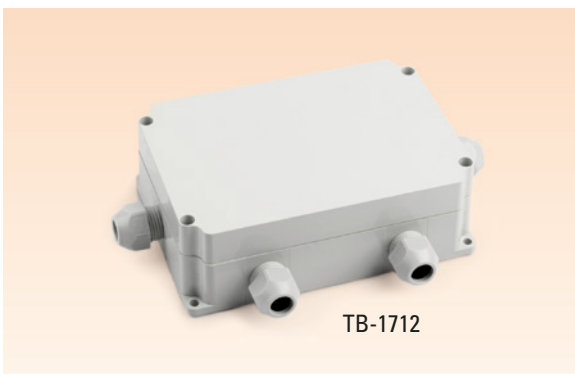

COLOR LIGHT GRAY

TB-204-B

SINGLE GLAND

PACKAGING 20 PCS/BOX

TB-240

TB-240

SINGLE GLAND (HINGED)
100 x 40 x 30 mm

IP-67 ENCLOSURES WITH CABLE GLAND

MATERIAL ABS V0

COLOR LIGHT GRAY

PACKAGING 20 PCS/BOX

TB-242

TB-242

SINGLE GLAND (WITH EARS)
100 x 40 x 30 mm

IP-67 ENCLOSURES WITH CABLE GLAND

MATERIAL ABS V0

TB-1065

100 x 65 x 40 mm

**IP-67 ENCLOSURES WITH
CABLE GLAND**

| | |
|-----------|------------|
| MATERIAL | ABS VO |
| COLOR | LIGHT GRAY |
| PACKAGING | 20 PCS/BOX |

TB-1865

180 x 65 x 45 mm

**IP-67 ENCLOSURES WITH
CABLE GLAND**

| | |
|-----------|------------|
| MATERIAL | ABS VO |
| COLOR | LIGHT GRAY |
| PACKAGING | 20 PCS/BOX |

TB-1712

169 x 118,5 x 55 mm

**IP-67 ENCLOSURES WITH
CABLE GLAND**

| | | | |
|-------------------|------------------------------------|-----------|------------|
| TB-1712-M1 | 6 GLANDS (PG9) | MATERIAL | ABS VO |
| TB-1712-M2 | 6 GLANDS (PG13,5) | COLOR | LIGHT GRAY |
| TB-1712-M3 | 4 GLANDS (2 x PG9 / 2 x PG13,5) | PACKAGING | 20 PCS/BOX |
| TB-1712-M4 | 4 GLANDS (PG9) | | |
| TB-1712-M5 | 4 GLANDS (PG13,5) | | |
| TB-1712-M6 | 2 GLANDS (PG13,5) | | |
| TB-1712-M7 | 2 GLANDS (1 x PG9 / 1 x PG13,5) | | |